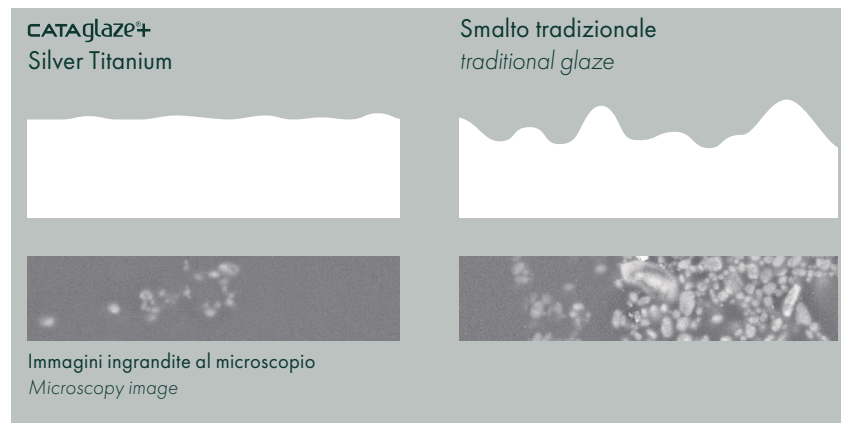

Antibacterial protection

CATAglaze® + Silver Titanium

CATALANO
THE ESSENCE OF CERAMICS

MADE IN ITALY

L'INNOVATIVO SMALTO ANTIBATTERICO SU TUTTA LA CERAMICA
THE INNOVATIVE ANTIBACTERIAL GLAZE IS STANDARD ON ALL
CATALANO PRODUCTS.

IT È un potenziamento dello smalto Cataglaze che, oltre a ridurre il deposito di calcare facilitando la pulizia dei sanitari ceramici, svolge una potente azione antimicrobica in grado di contrastare germi e batteri. L'efficacia della nuova formula è garantita dalla presenza nell'impasto di ioni d'argento e di titanio. L'azione antibatterica è certificata ISO 22196 con efficacia del 99,99%.

EN It is an improvement of Cataglaze glazing system; besides being more resistant to limescale and therefore easier to clean, it has a powerful antimicrobial action able to kill germs and bacteria. The effectiveness of the new formula is guaranteed by the presence in the mix of silver and titanium ions. The antibacterial action is ISO 22196 certified and it is 99.99% effective.

Silver Titanium
Protezione antibatterica
Silver Titanium
Antibacterial protection

99,99%

Maggiore brillantezza
Brightness

Resistenza agli agenti chimici
Resistance to chemicals

Rispetto per l'ambiente
Respect for the environment

Pulizia facile e rapida
Quick cleaning

Igiene totale
Total hygiene

Lunga durata di vita
Long lifecycle

Tutti i diritti sulla presente scheda appartengono a Ceramica Catalano S.p.A. in via esclusiva. È vietata la copia, la pubblicazione, la distribuzione o la riproduzione (anche parziale), se non autorizzata per iscritto.
All rights in the present form belong exclusively to Ceramica Catalano S.p.A. It is strictly forbidden to copy, publish, distribute or reproduce it (including any partial reproduction), without prior written permission.